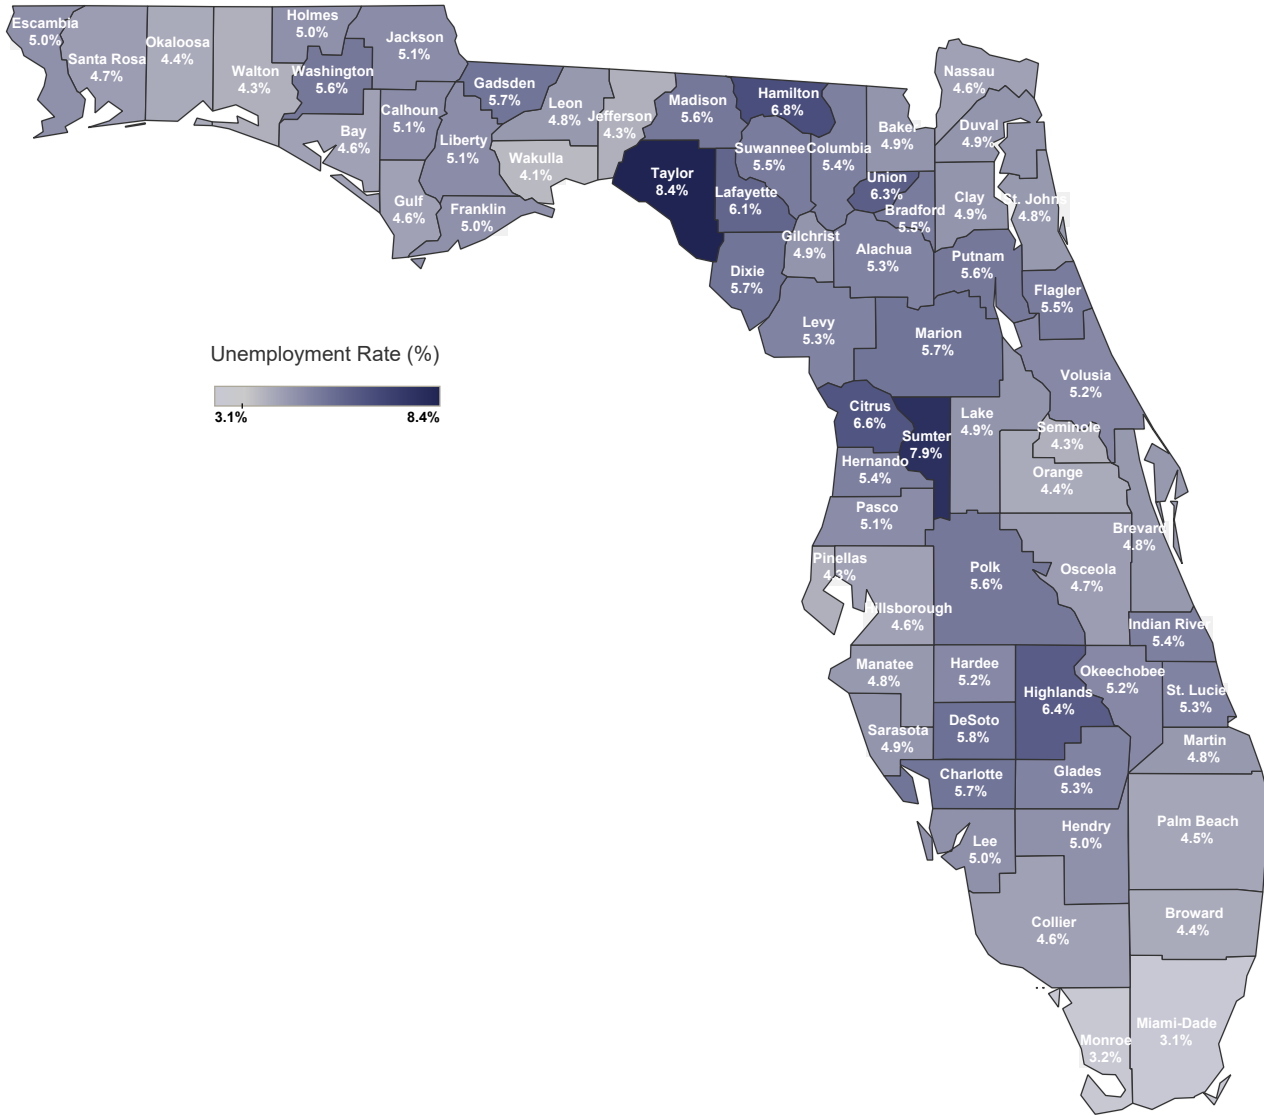

# Florida Unemployment Rates by County (Not Seasonally Adjusted) April 2026

© OpenStreetMap

Source: U.S. Department of Labor, Bureau of Labor Statistics, Local Area Unemployment Statistics Program in cooperation with FloridaCommerce, Bureau of Workforce Statistics and Economic Research. Released May 22, 2026